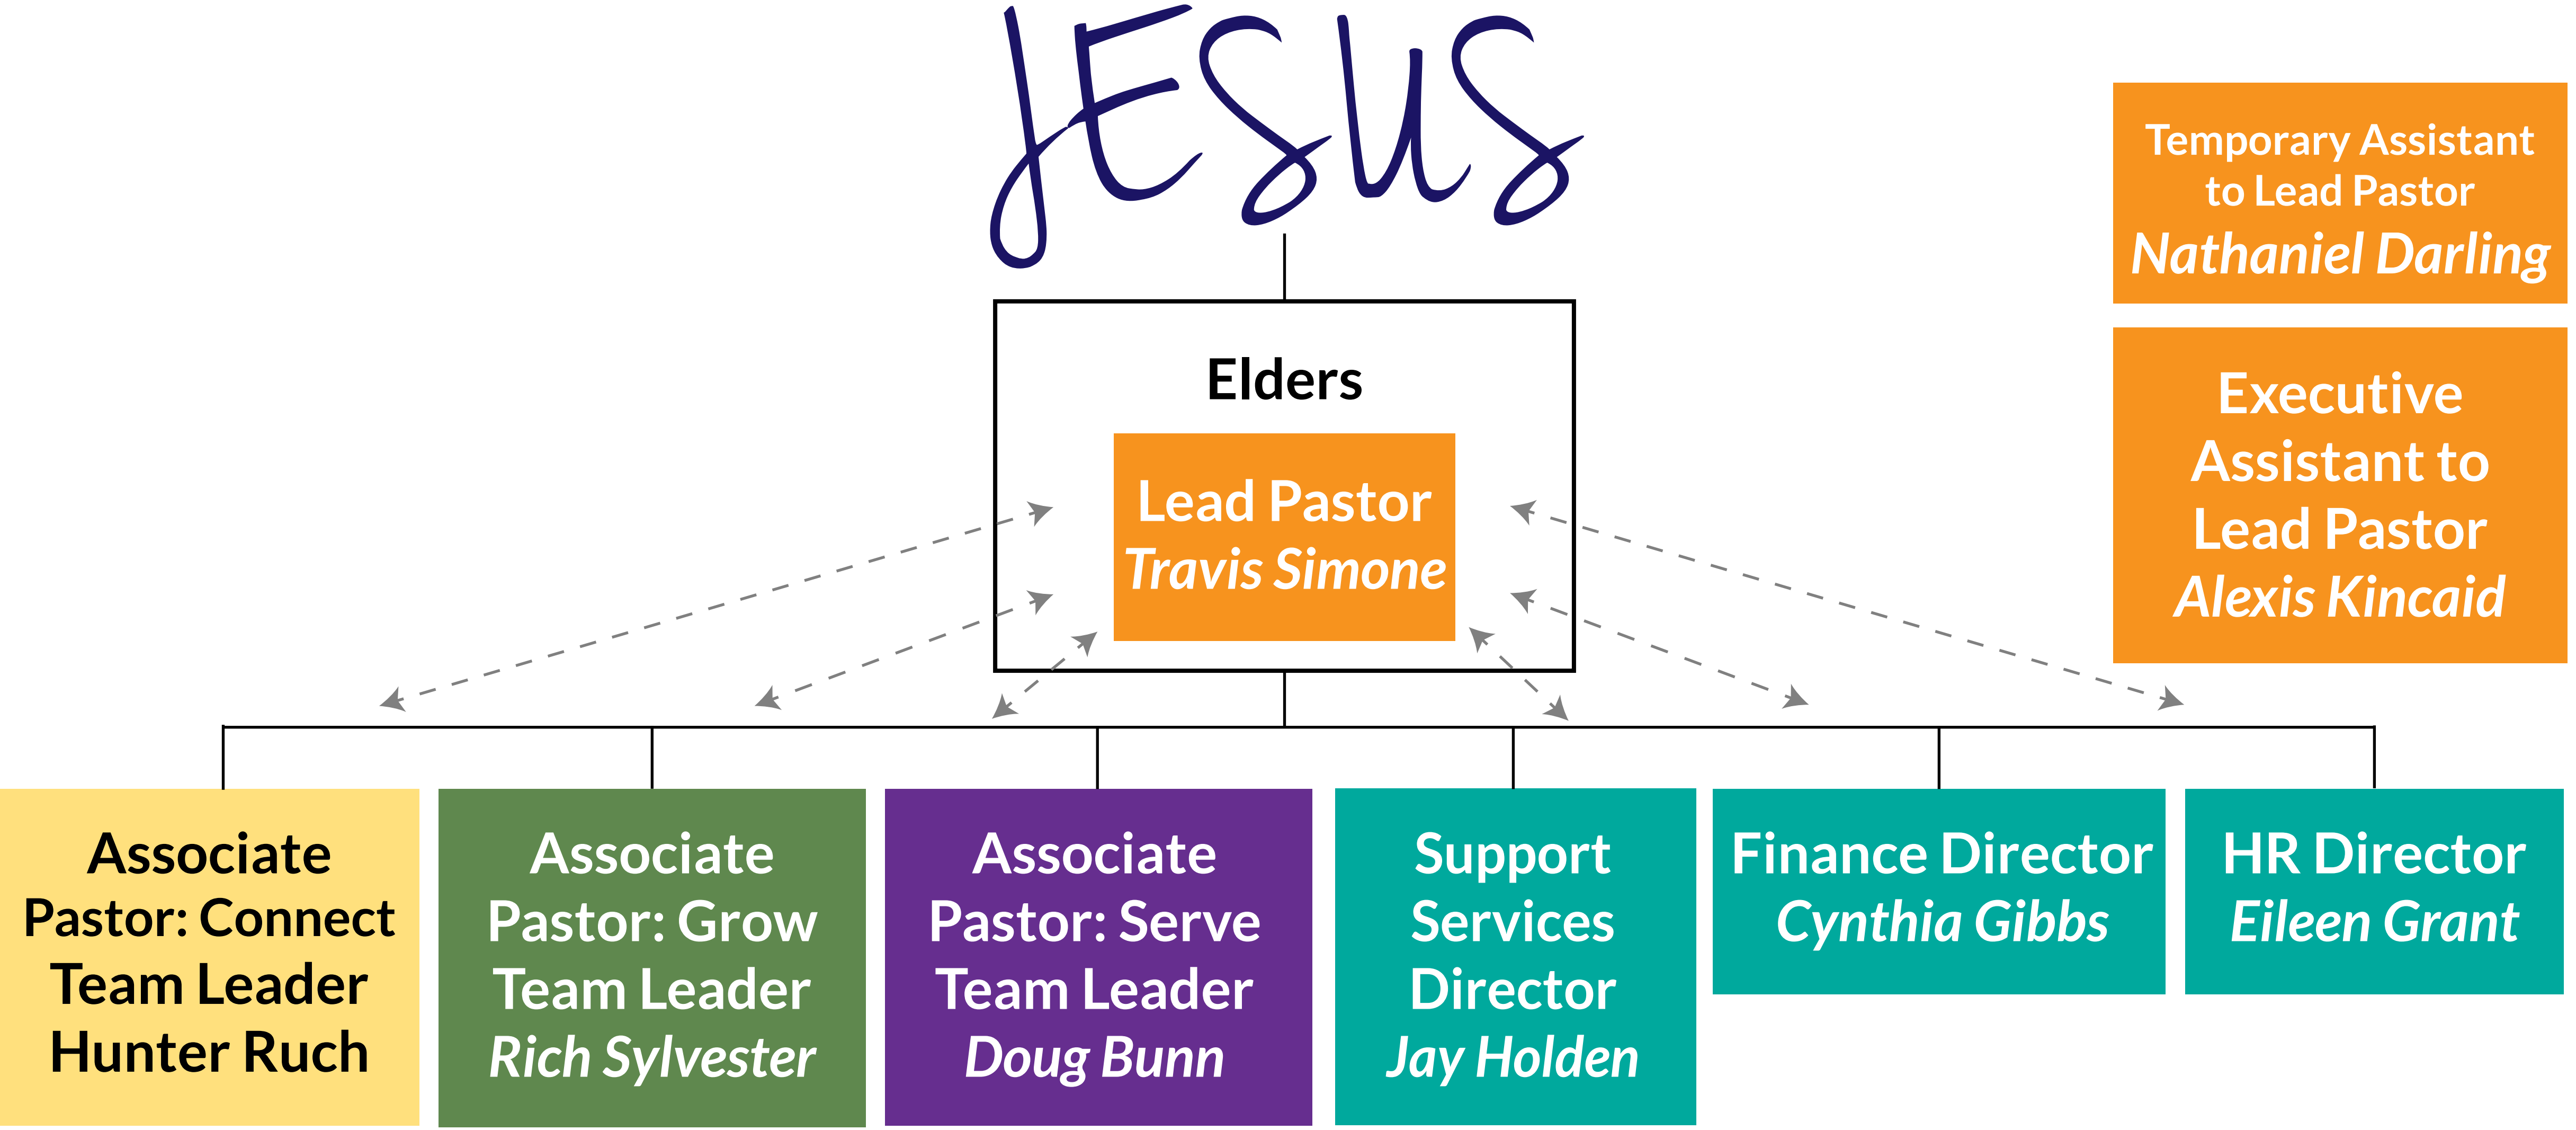

chapel organizational structure

connect team

grow team

serve team

Serve Team
Admin. Assistant
Suzanne Leffler

Receptionist
Phyllis Leffler

Receptionist
Sue Starr

Associate Pastor:
Serve Team Leader
Doug Bunn

Missions Pastor
Wes White

Pastoral Care Pastor
Claude Marshall

support services team

finance team

human resources