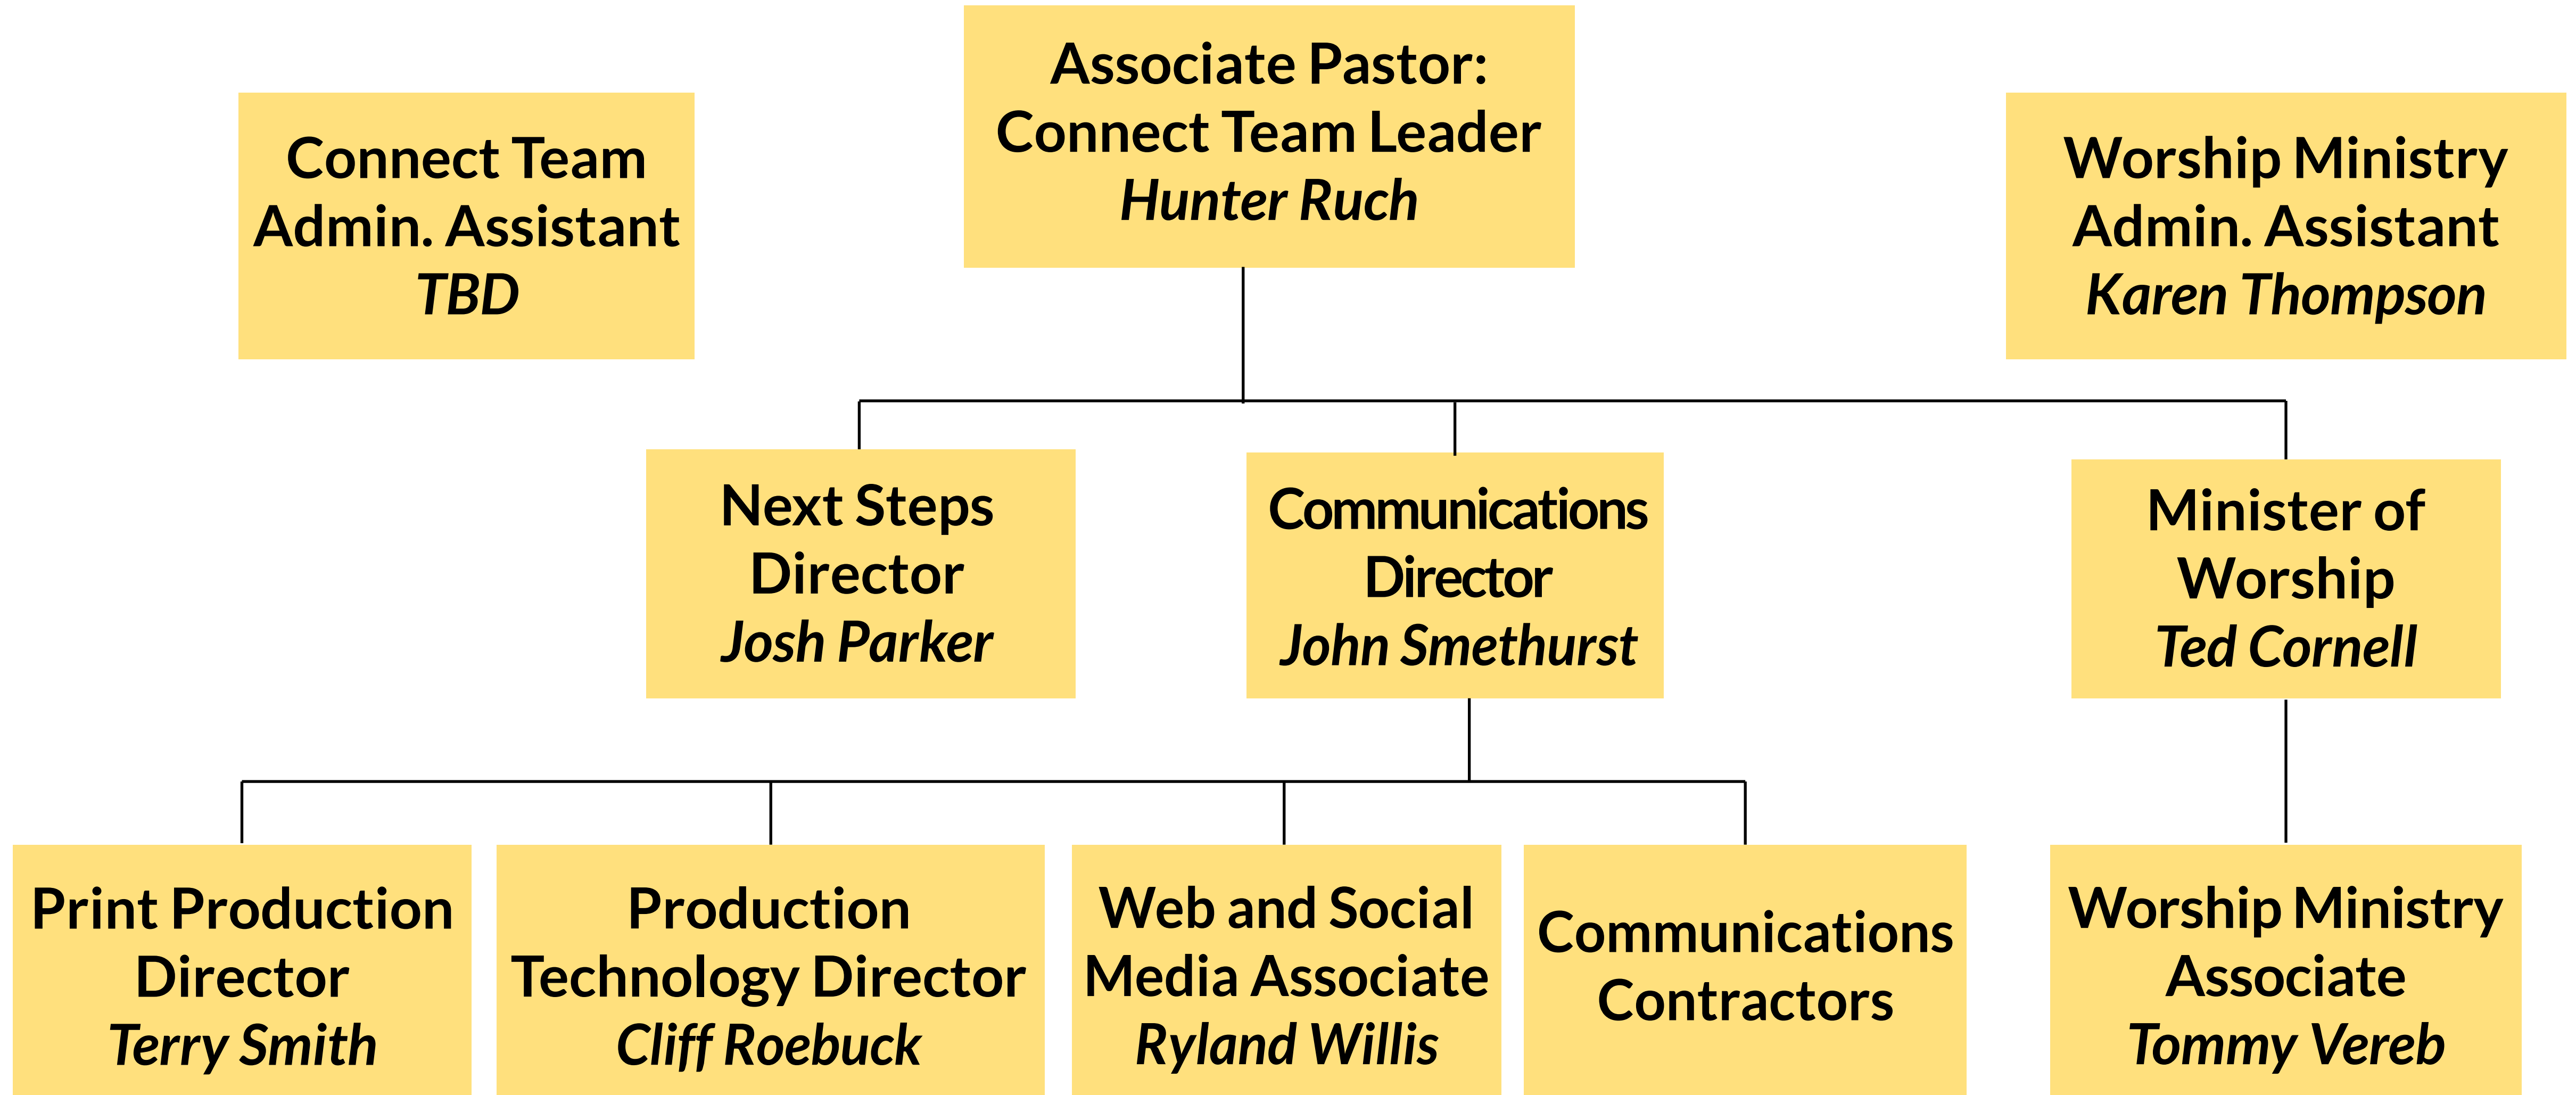

chapel organizational structure

connect team

grow team

serve team

Serve Team
Admin. Assistant
Suzanne Leffler

Receptionist
Phyllis Leffler

Receptionist
Sue Starr

Associate Pastor:
Serve Team Leader
Doug Bunn

Missions Pastor
Wes White

Pastoral Care Pastor
Claude Marshall

support services team

finance team

human resources