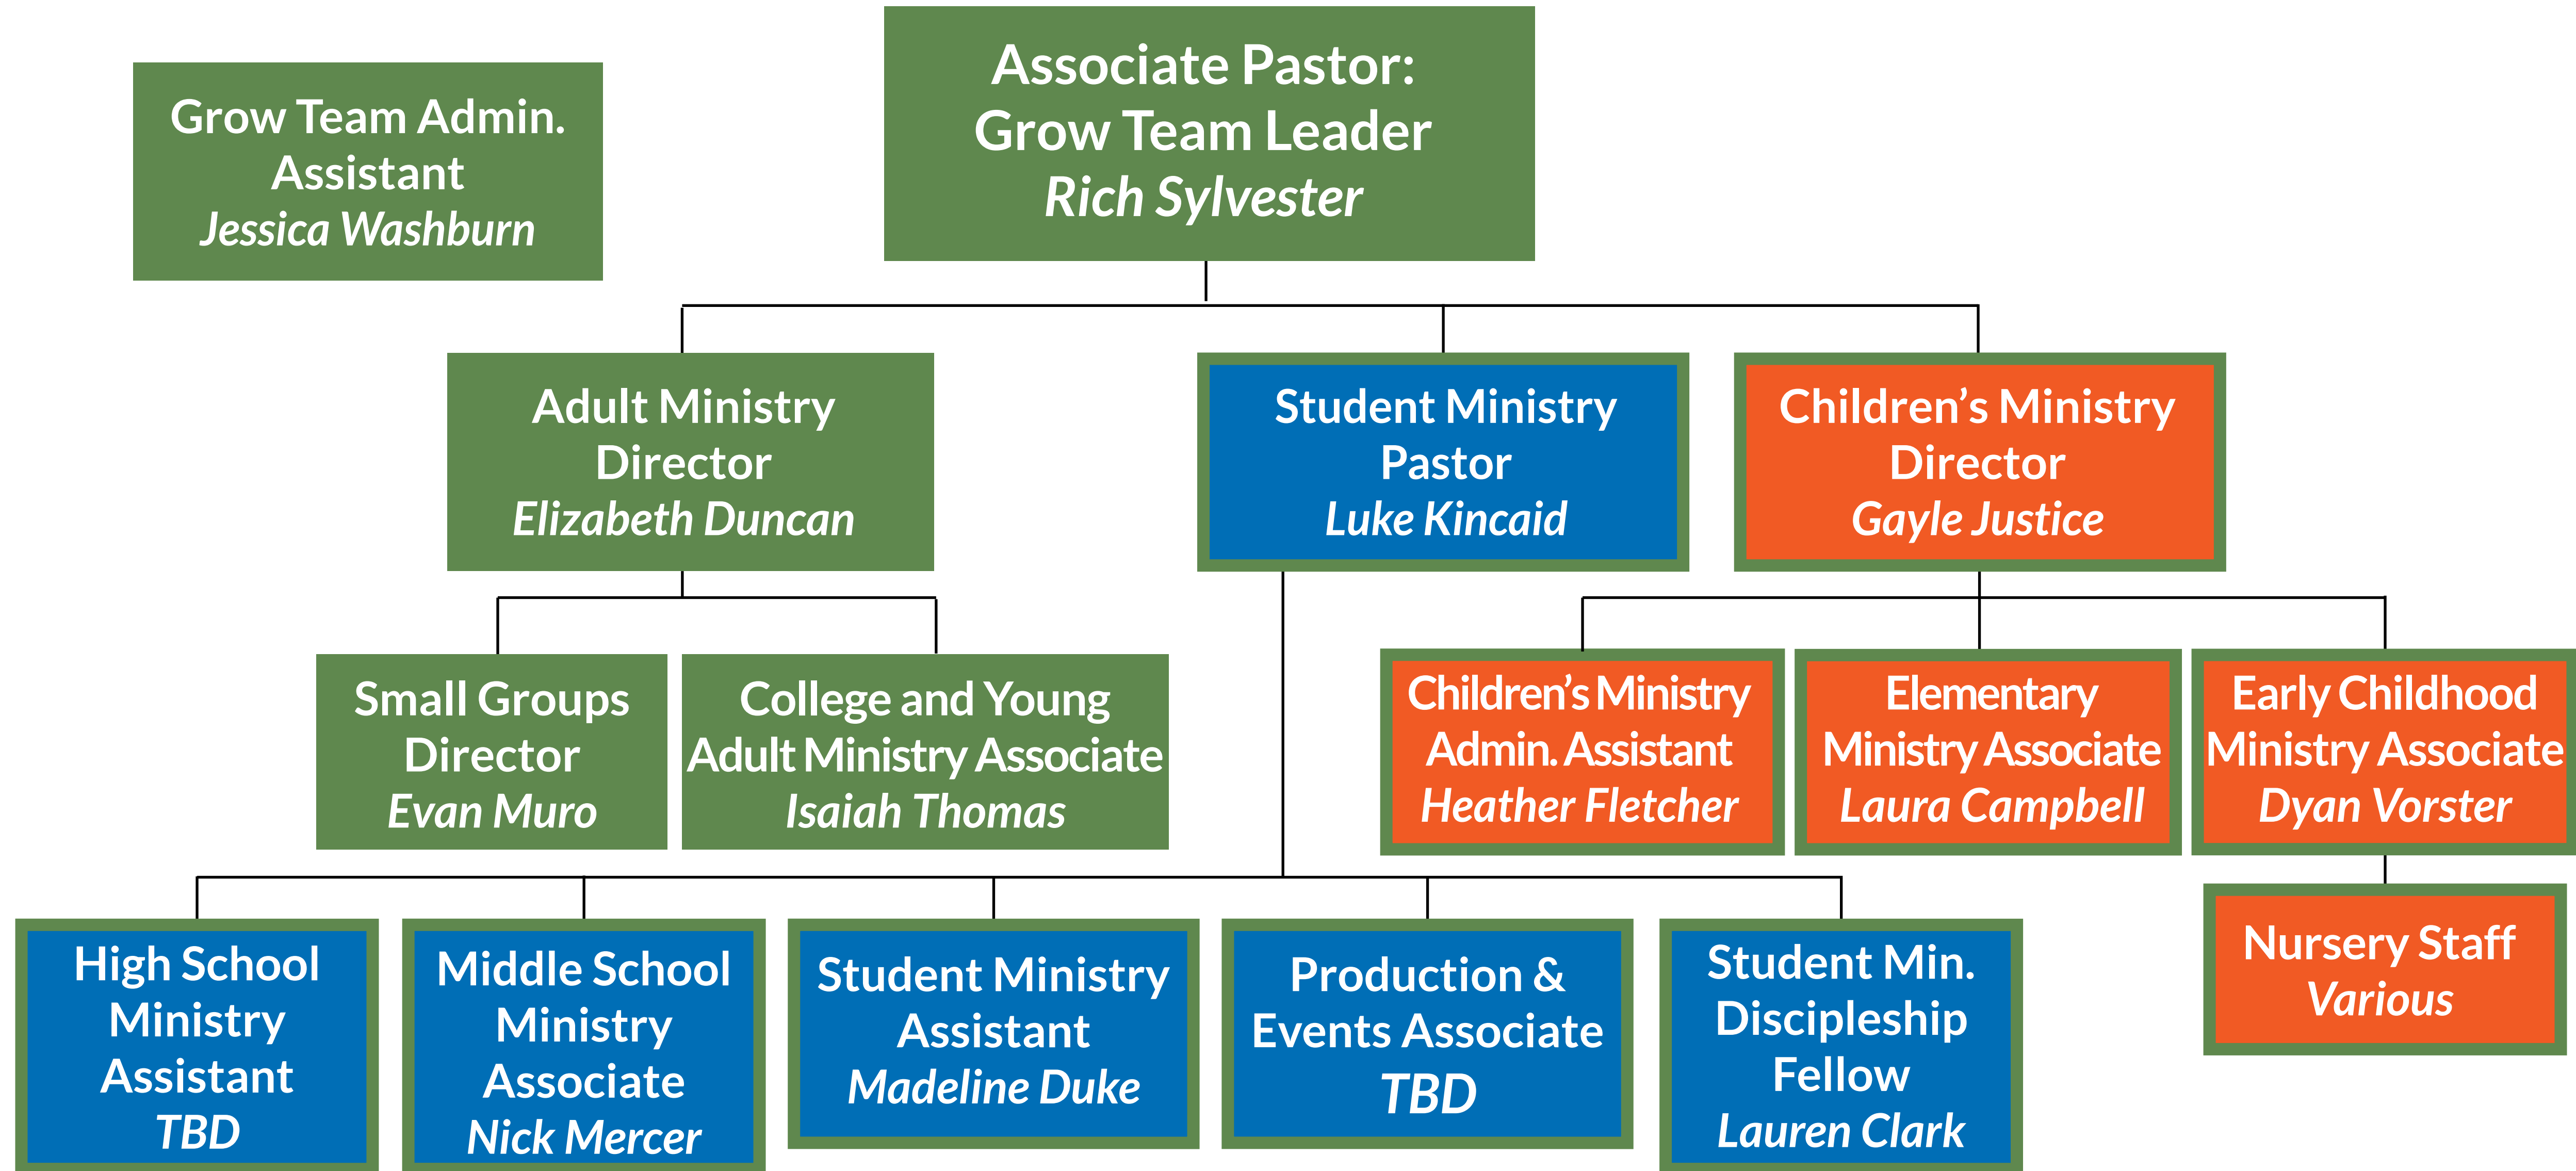

chapel organizational structure

connect team

grow team

serve team

Serve Team
Admin. Assistant
Suzanne Leffler

Receptionist
Phyllis Leffler

Receptionist
Sue Starr

Associate Pastor:
Serve Team Leader
Doug Bunn

Missions Pastor
Wes White

Pastoral Care Pastor
Claude Marshall

support services team

finance team

human resources