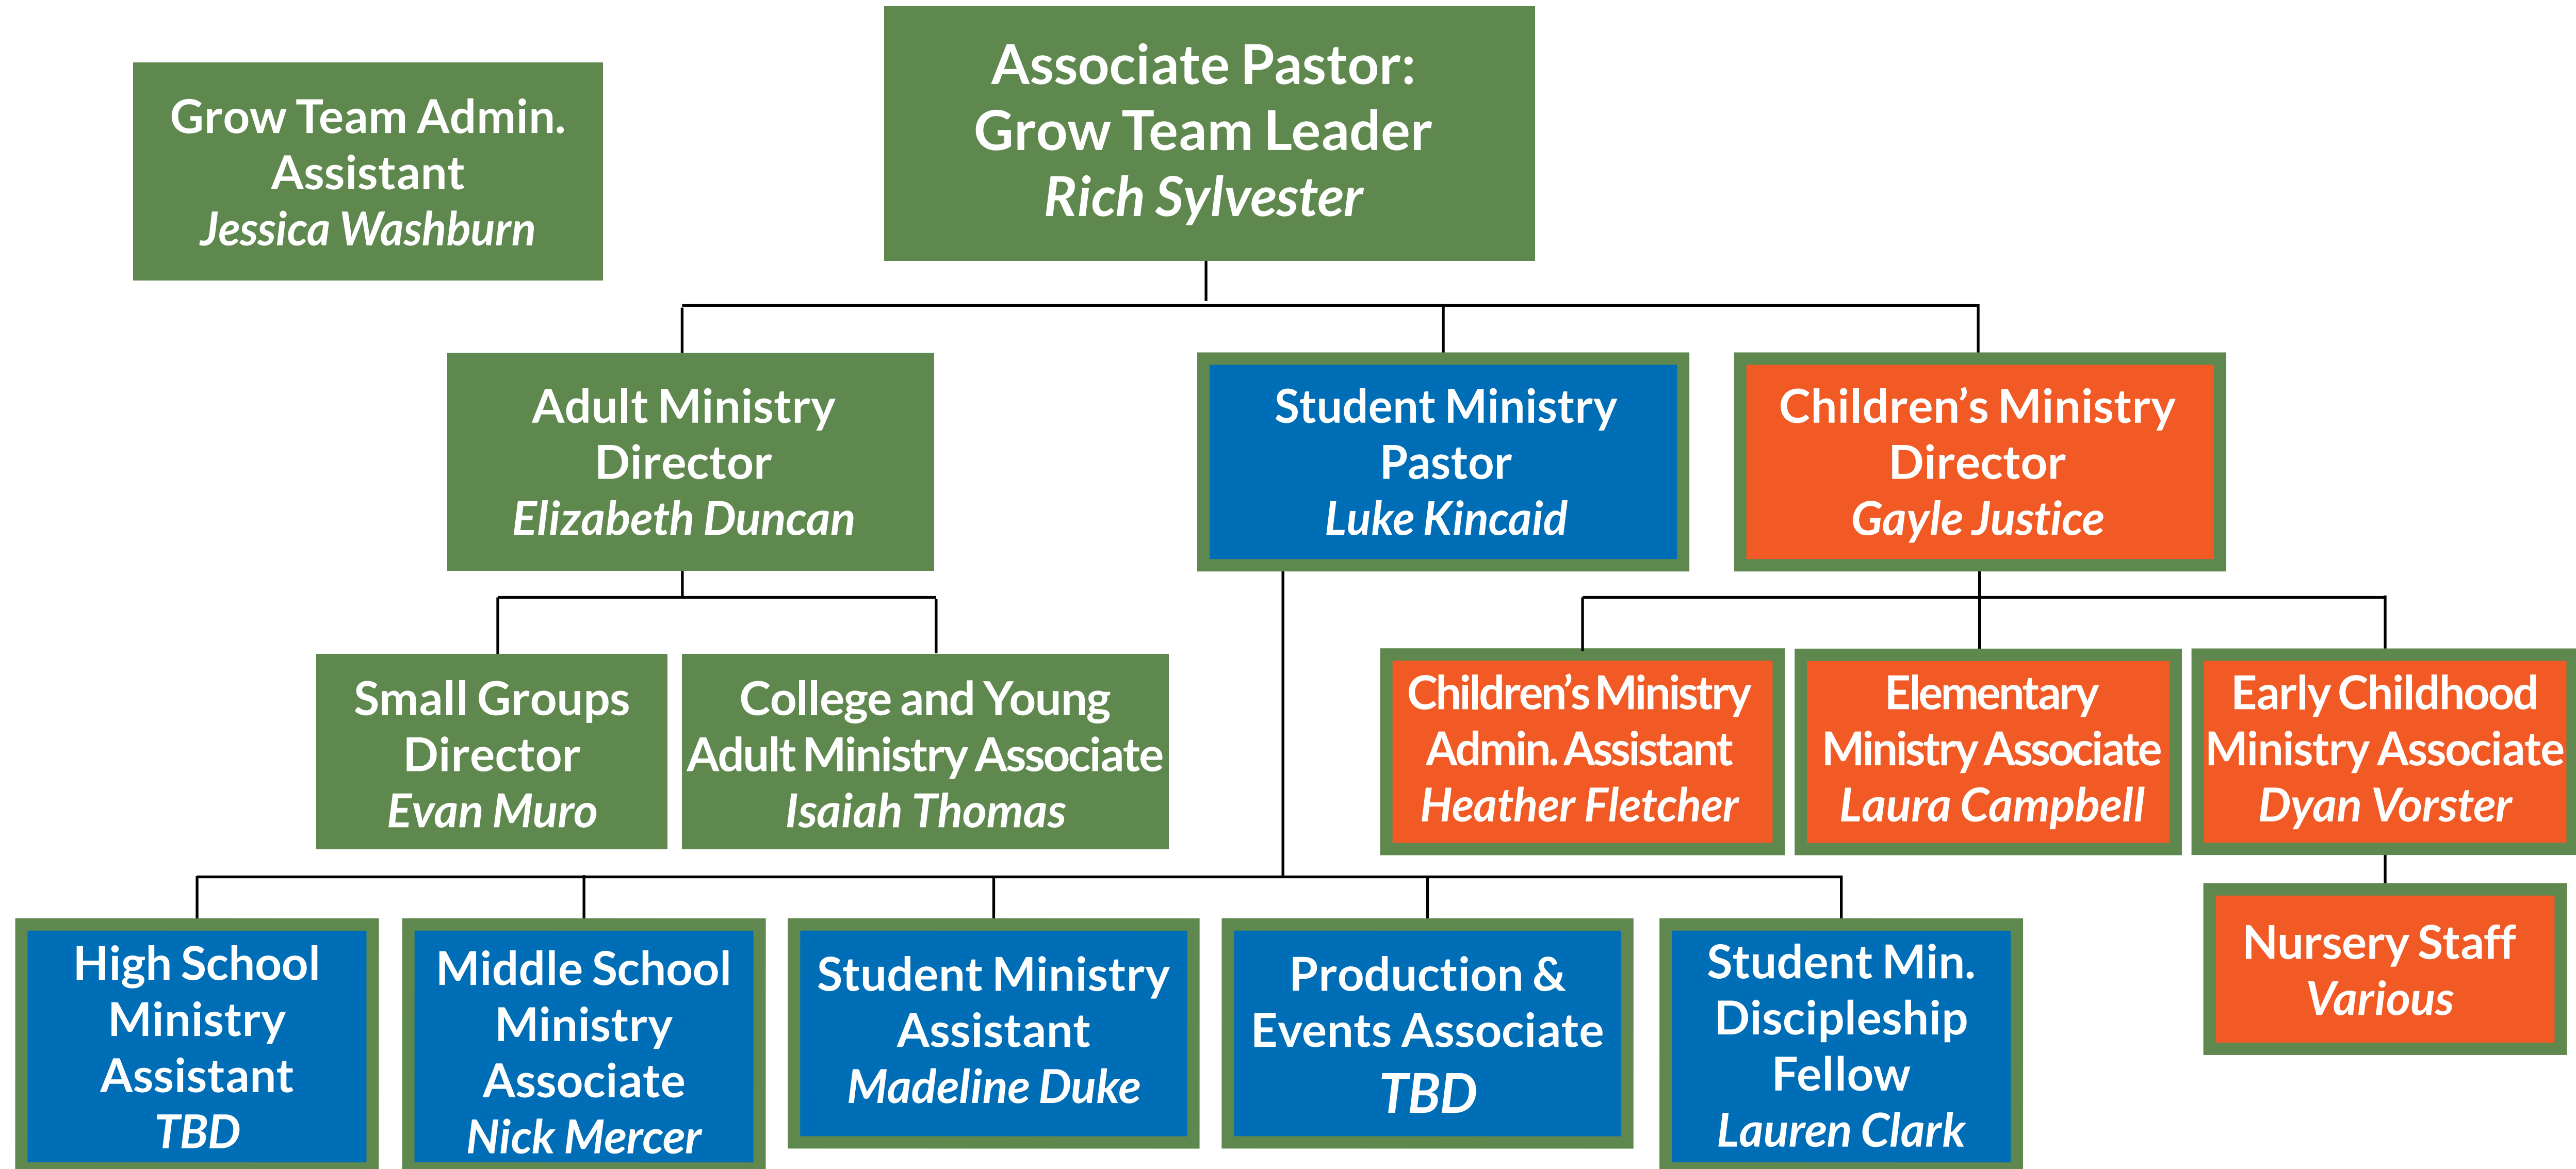

chapel organizational structure

JESUS

connect team

grow team

serve team

Serve Team
Admin. Assistant
Suzanne Leffler

Receptionist
Phyllis Leffler

Receptionist
Sue Starr

Associate Pastor:
Serve Team Leader
Doug Bunn

Missions Pastor
Wes White

Pastoral Care Pastor
Claude Marshall

support services team

finance team

human resources