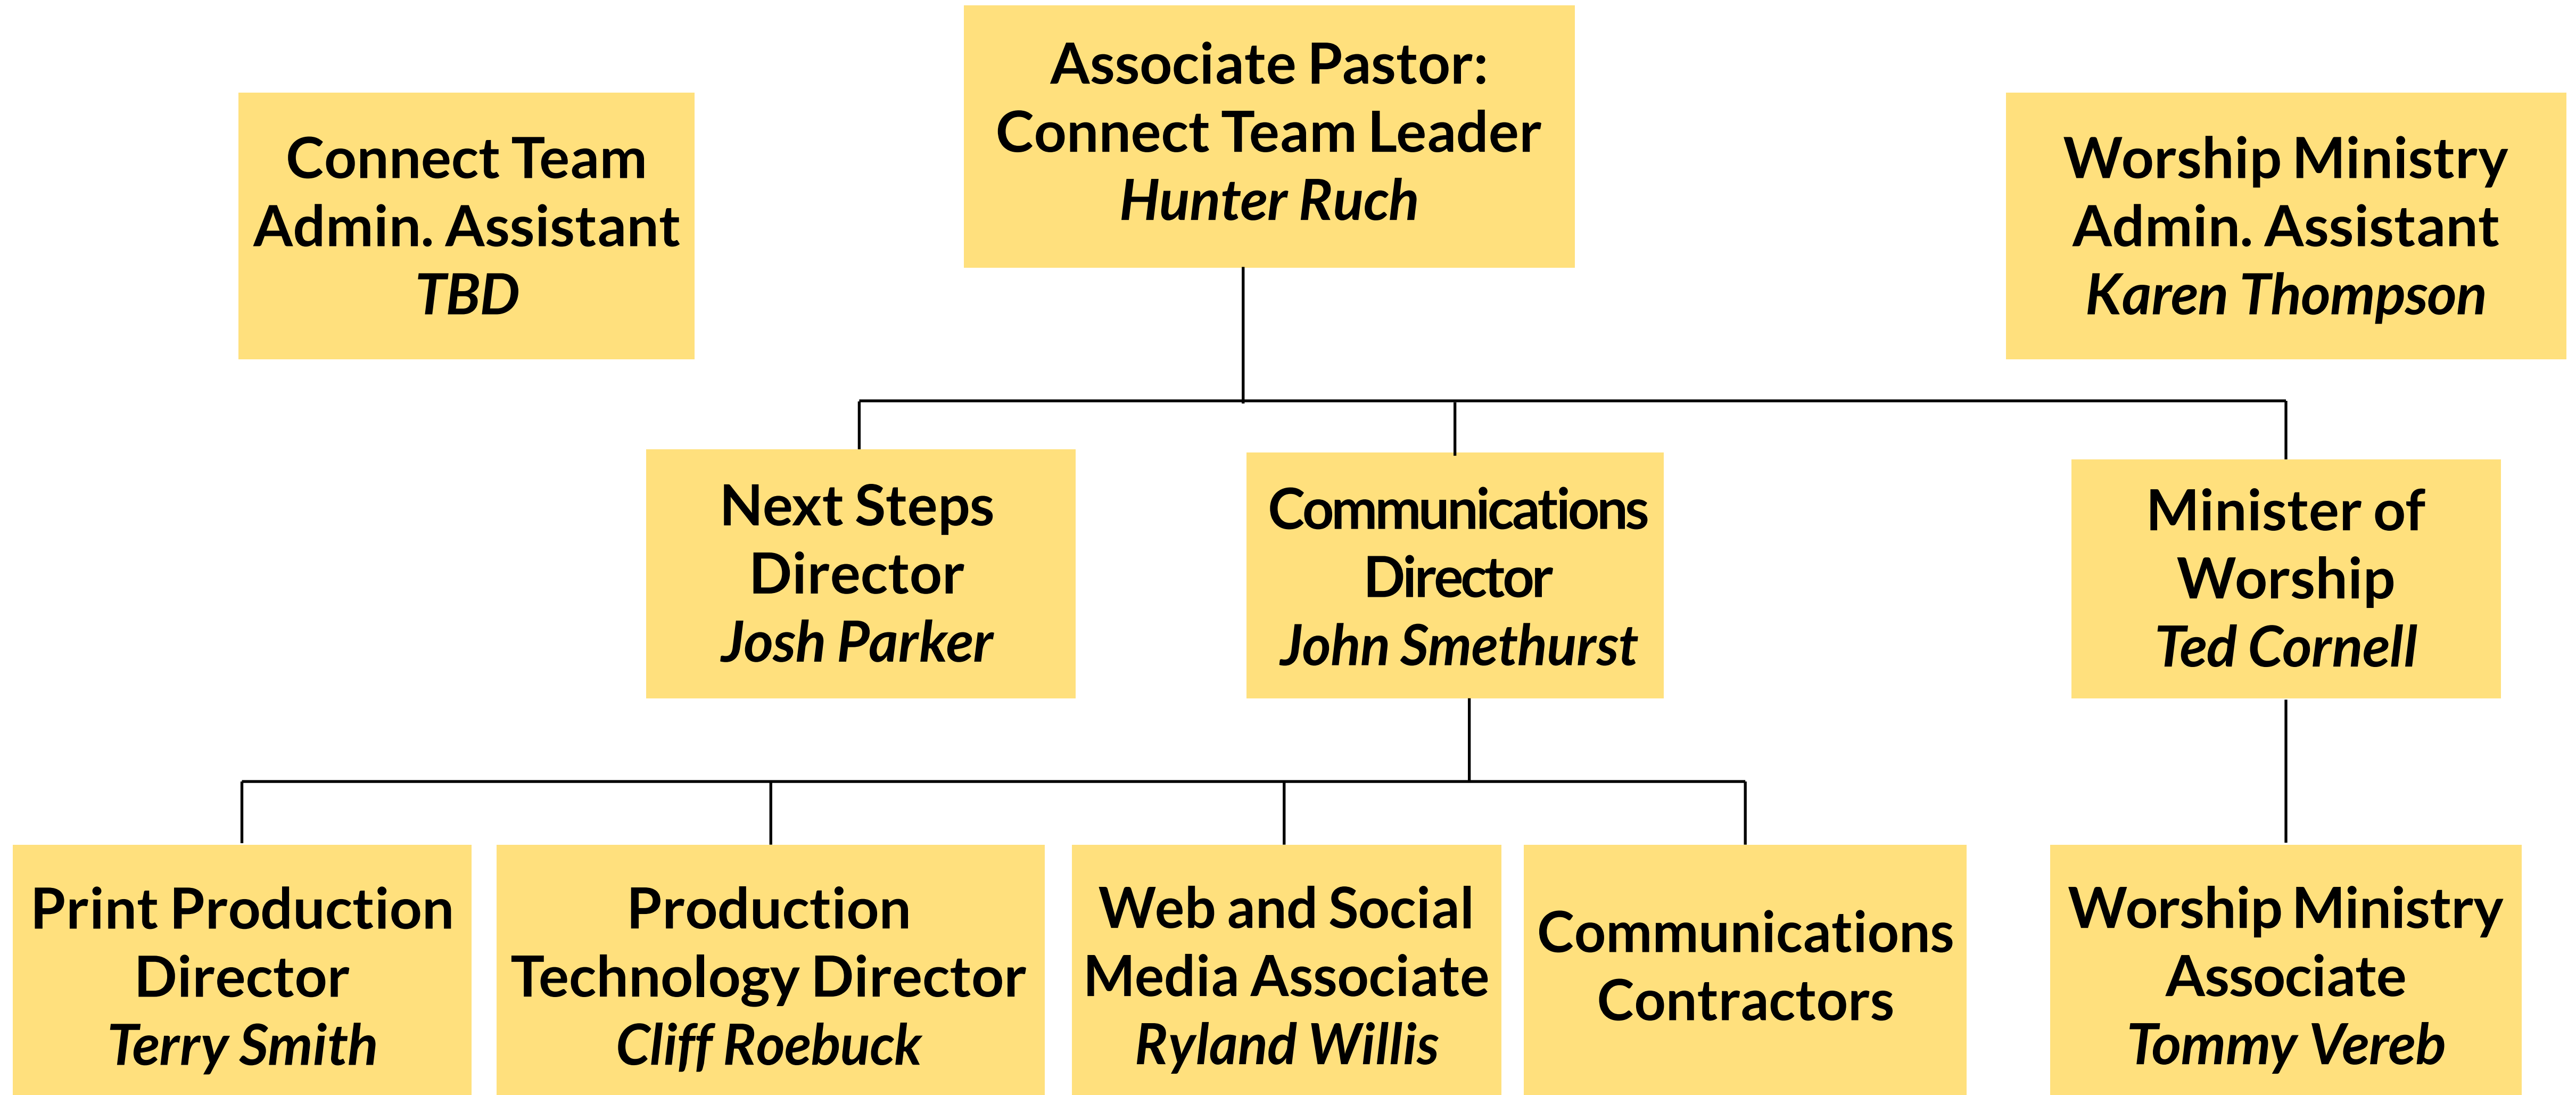

chapel organizational structure

JESUS

connect team

grow team

serve team

Serve Team
Admin. Assistant
Suzanne Leffler

Receptionist
Phyllis Leffler

Receptionist
Sue Starr

Associate Pastor:
Serve Team Leader
Doug Bunn

Missions Pastor
Wes White

Pastoral Care Pastor
Claude Marshall

support services team

finance team

human resources