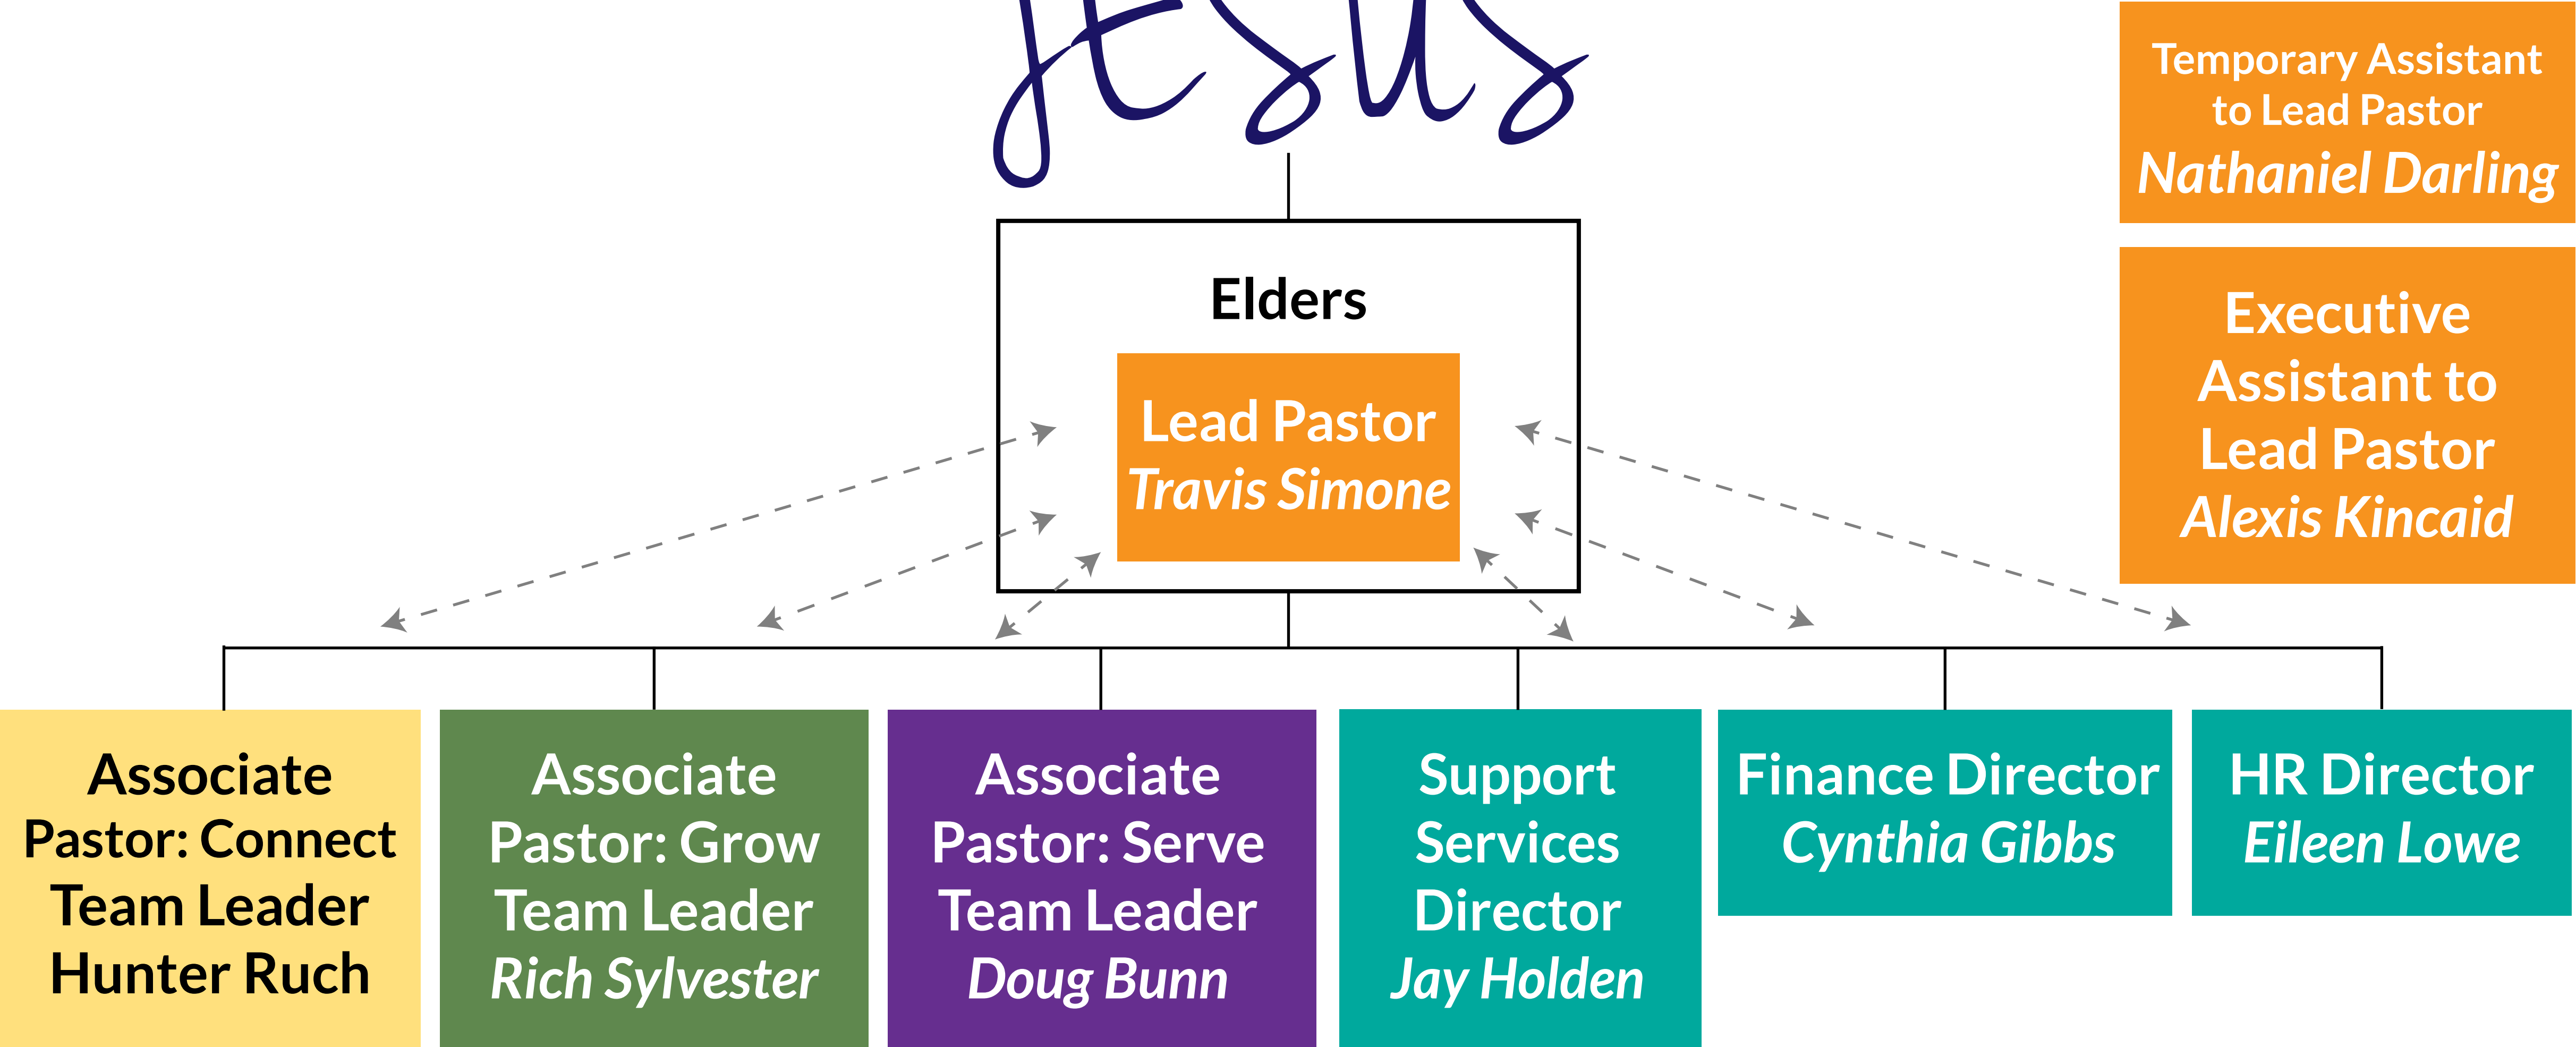

chapel organizational structure

JESUS

connect team

grow team

serve team

Serve Team
Admin. Assistant
Suzanne Leffler

Receptionist
Phyllis Leffler

Receptionist
Sue Starr

Associate Pastor:
Serve Team Leader
Doug Bunn

Missions Pastor
Wes White

Pastoral Care Pastor
Claude Marshall

support services team

finance team

human resources