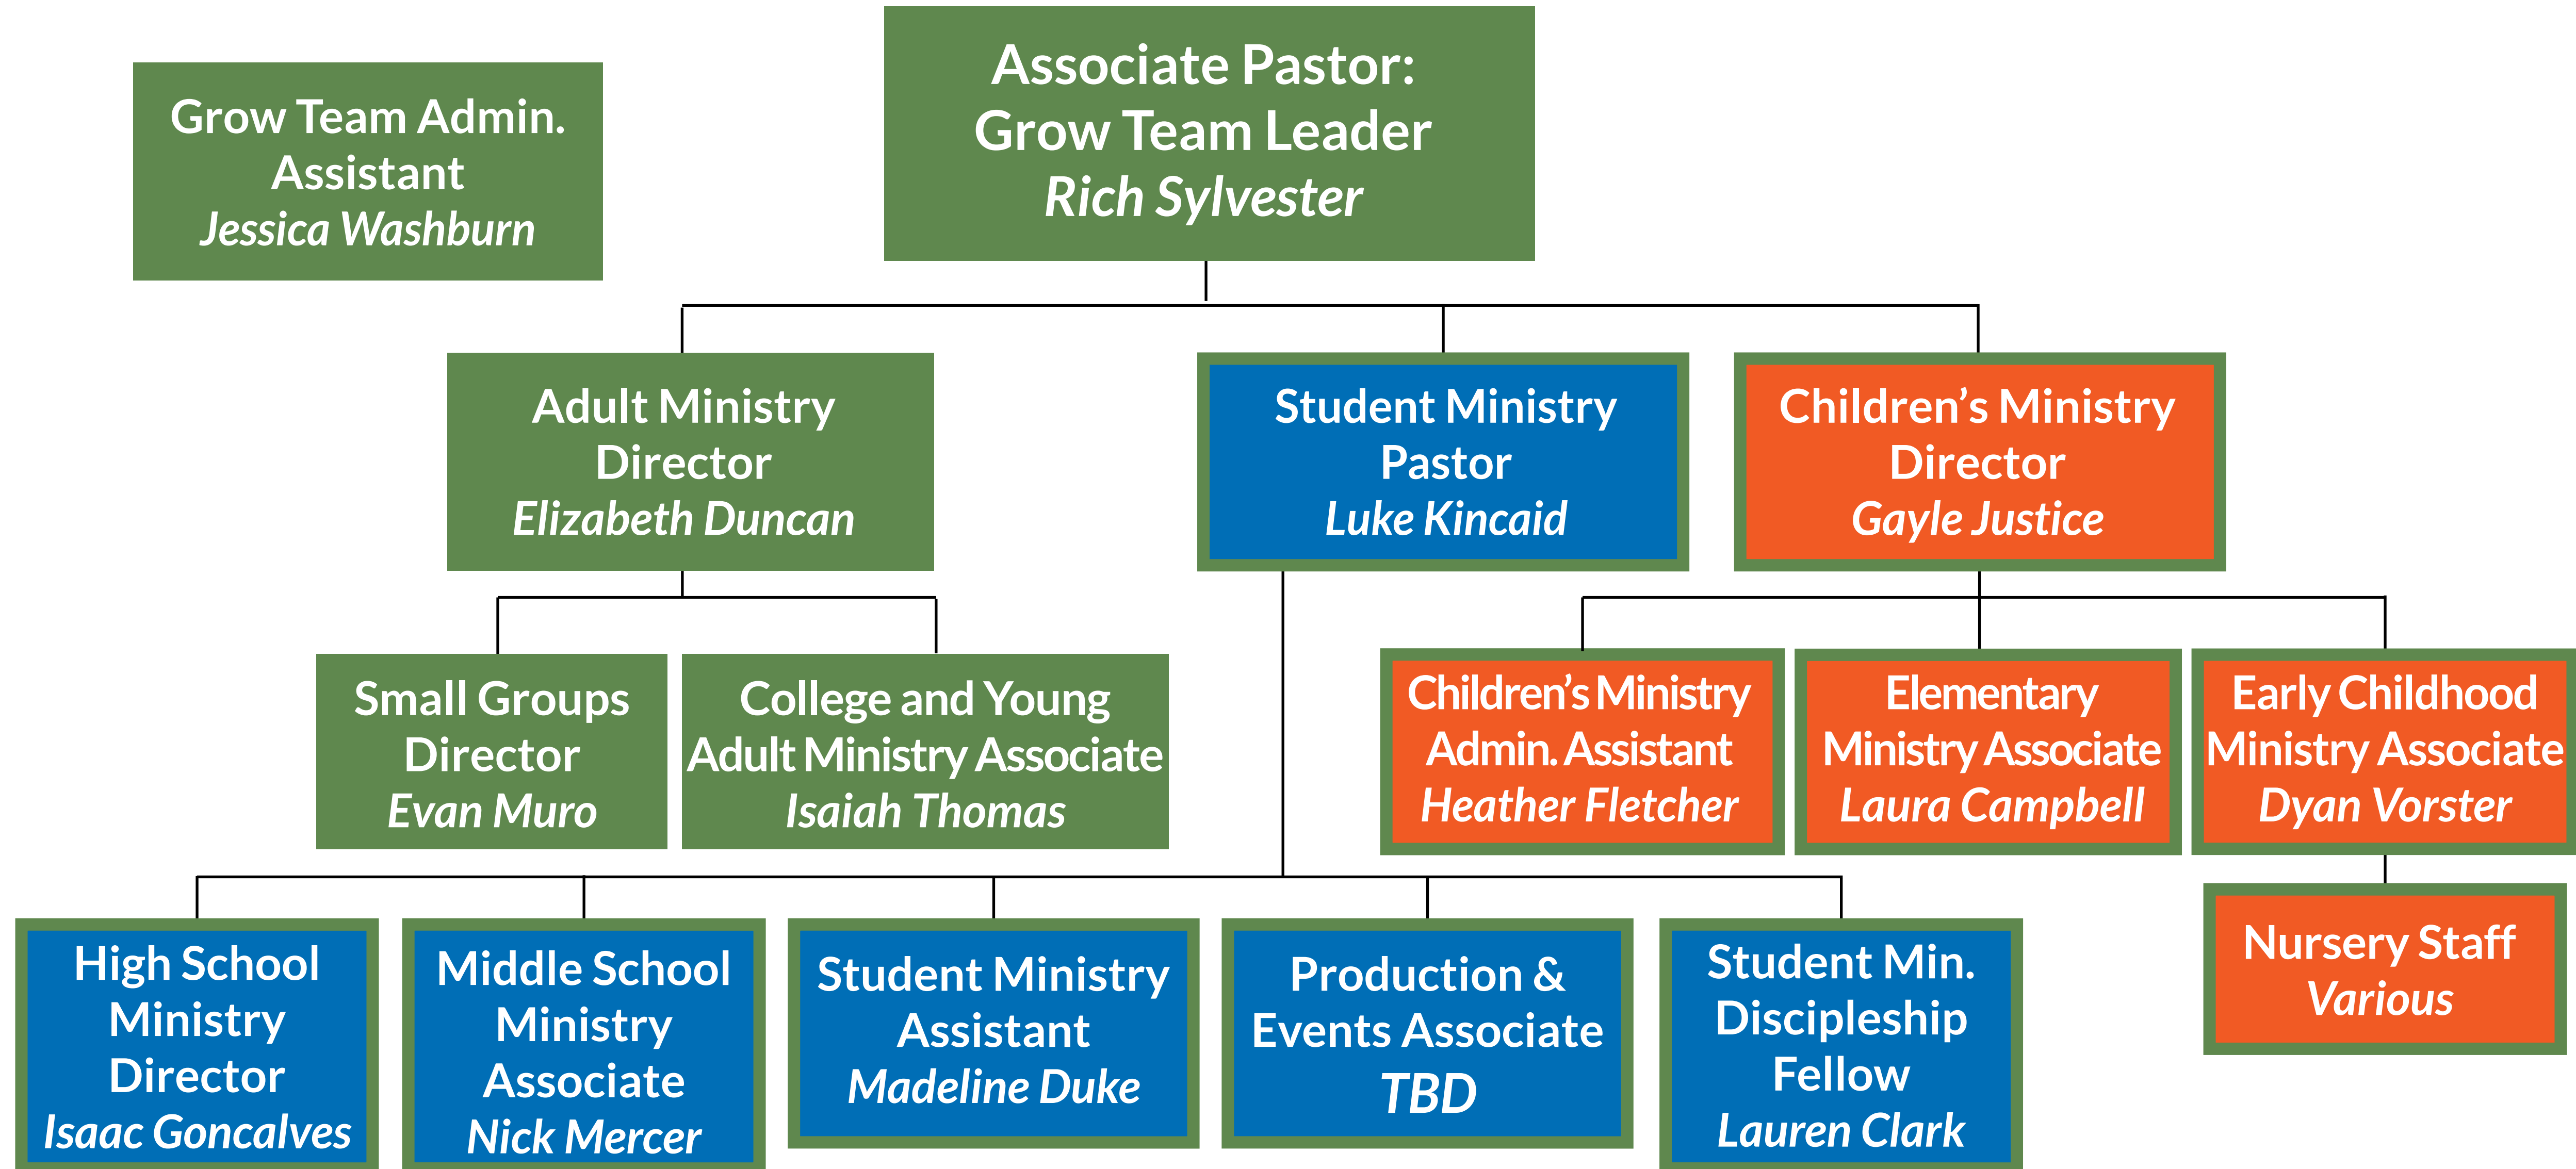

chapel organizational structure

JESUS

connect team

grow team

serve team

Serve Team
Admin. Assistant
Suzanne Leffler

Receptionist
Phyllis Leffler

Receptionist
Sue Starr

Associate Pastor:
Serve Team Leader
Doug Bunn

Missions Pastor
Wes White

Pastoral Care Pastor
Claude Marshall

support services team

finance team

human resources