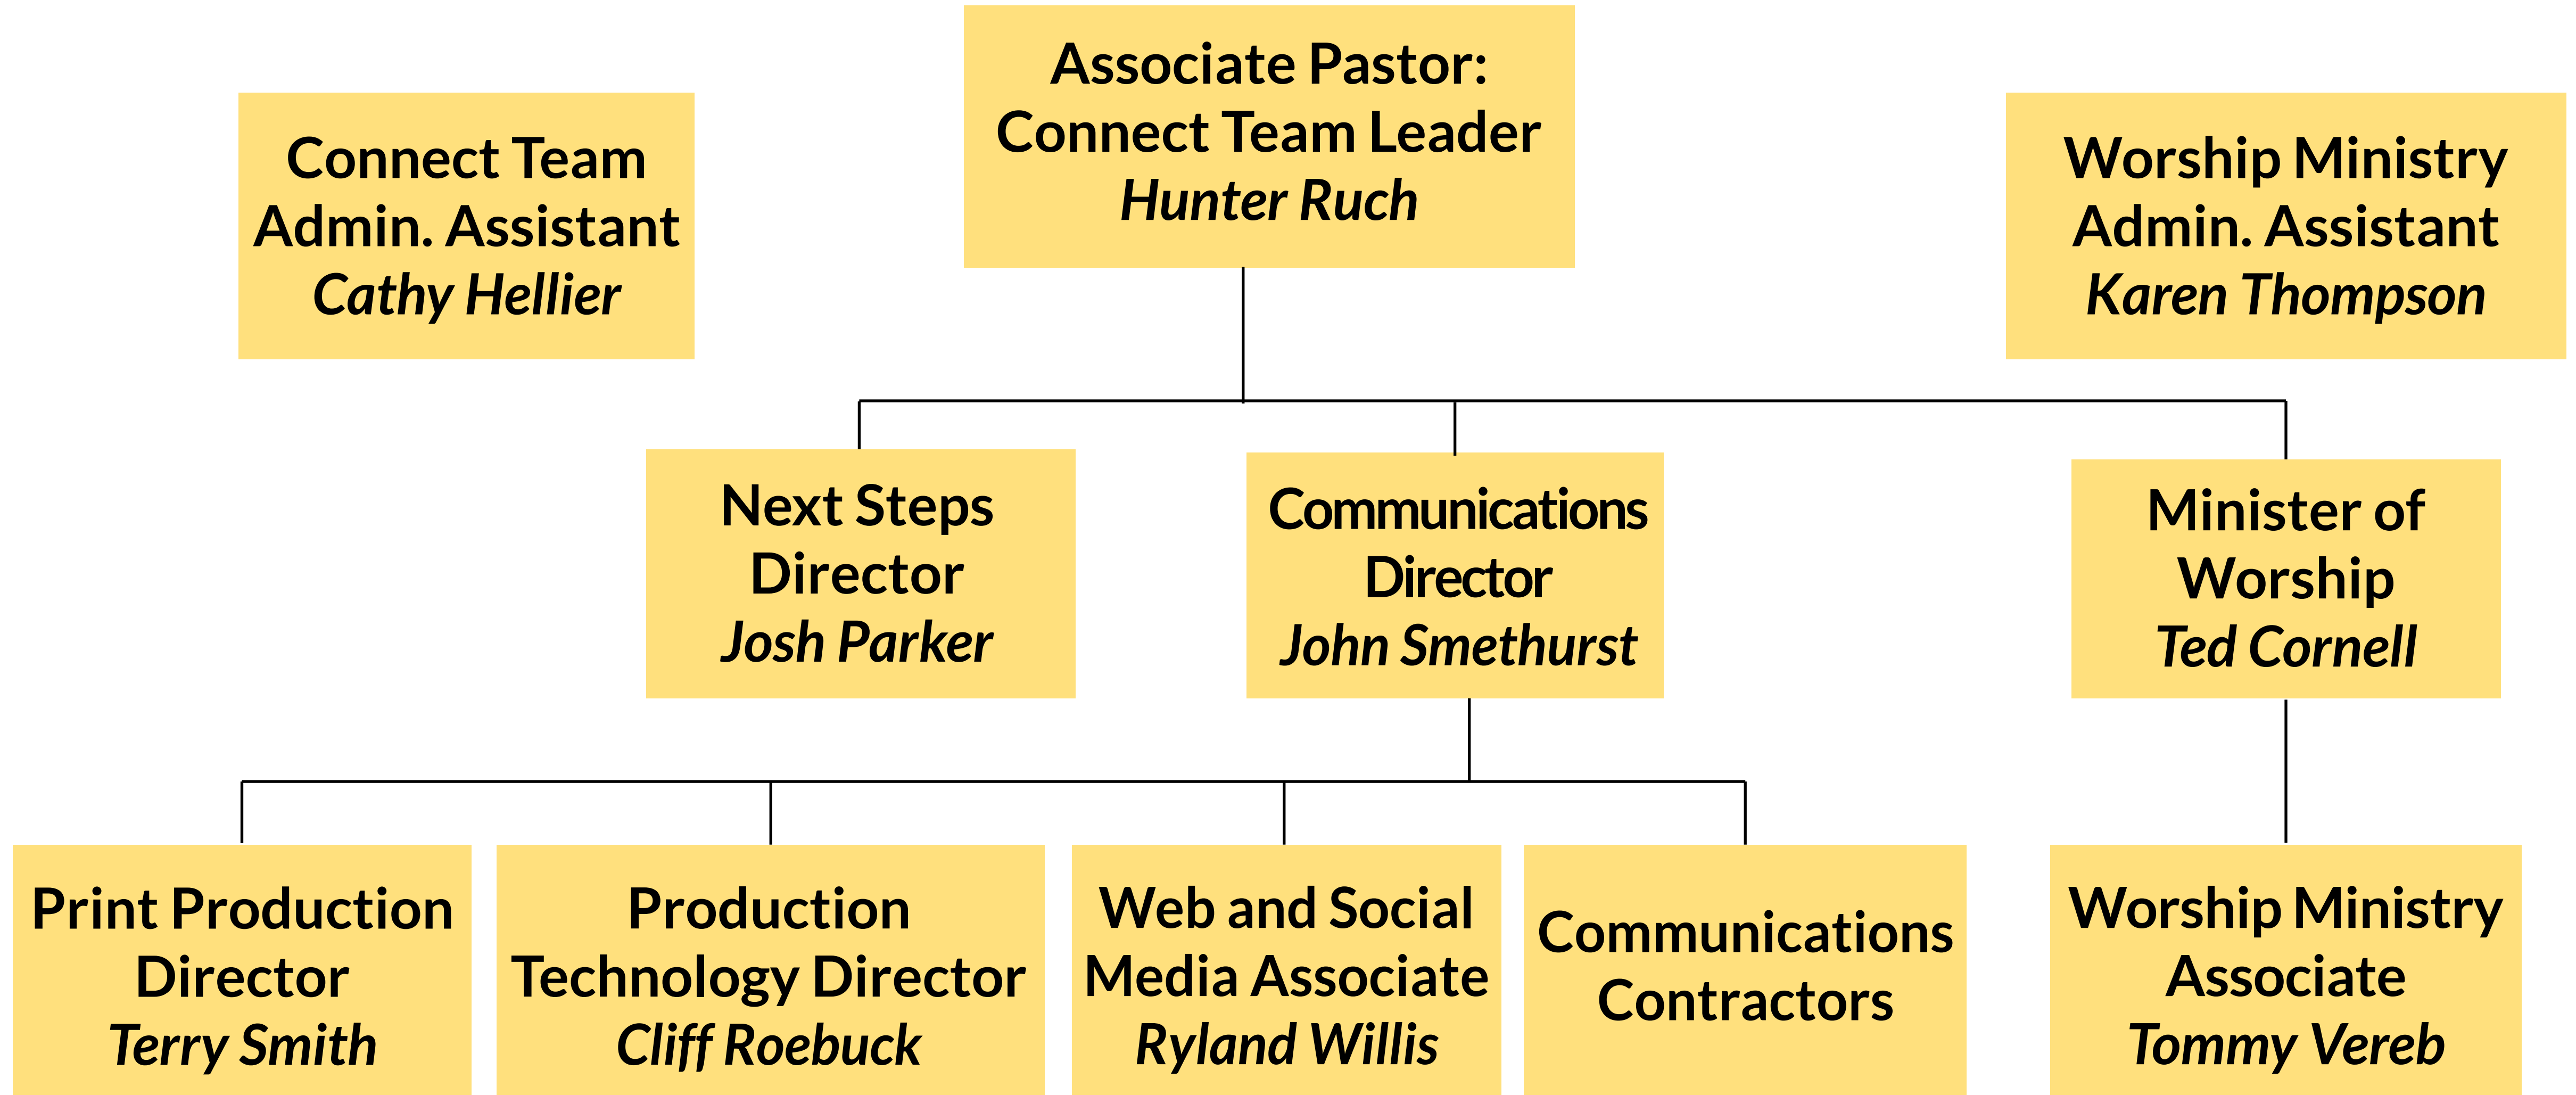

connect team